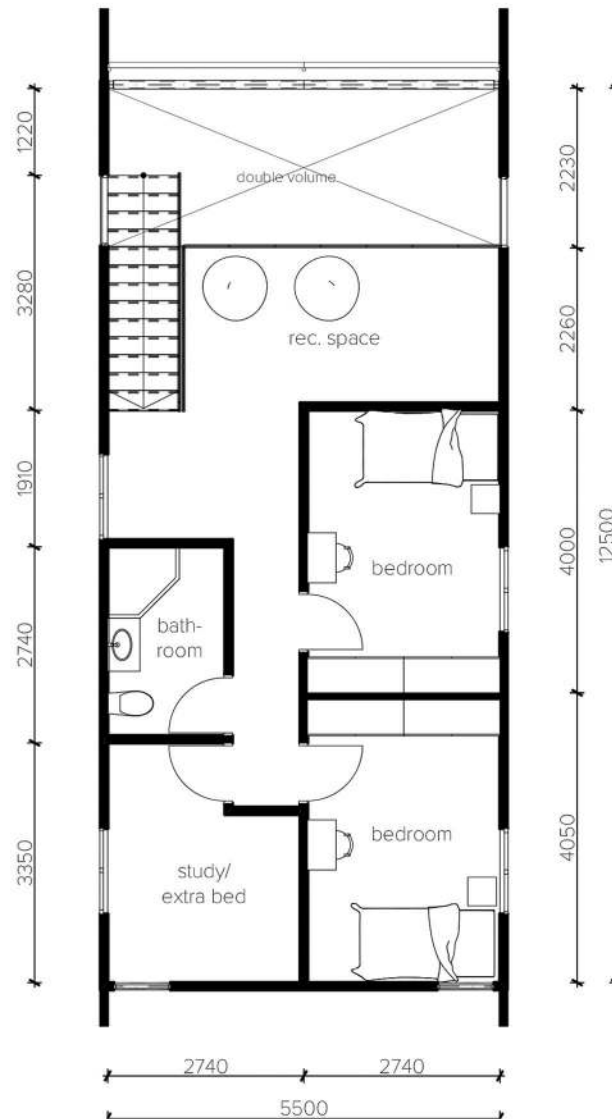

GROUND FLOOR PLAN scale 1-100

FIRST FLOOR PLAN scale 1-100

Floor area - 160 sqm
 (interior 136 sqm + exterior 24 sqm)

3 Bed Unit

from

R1 094 500

incl. VAT