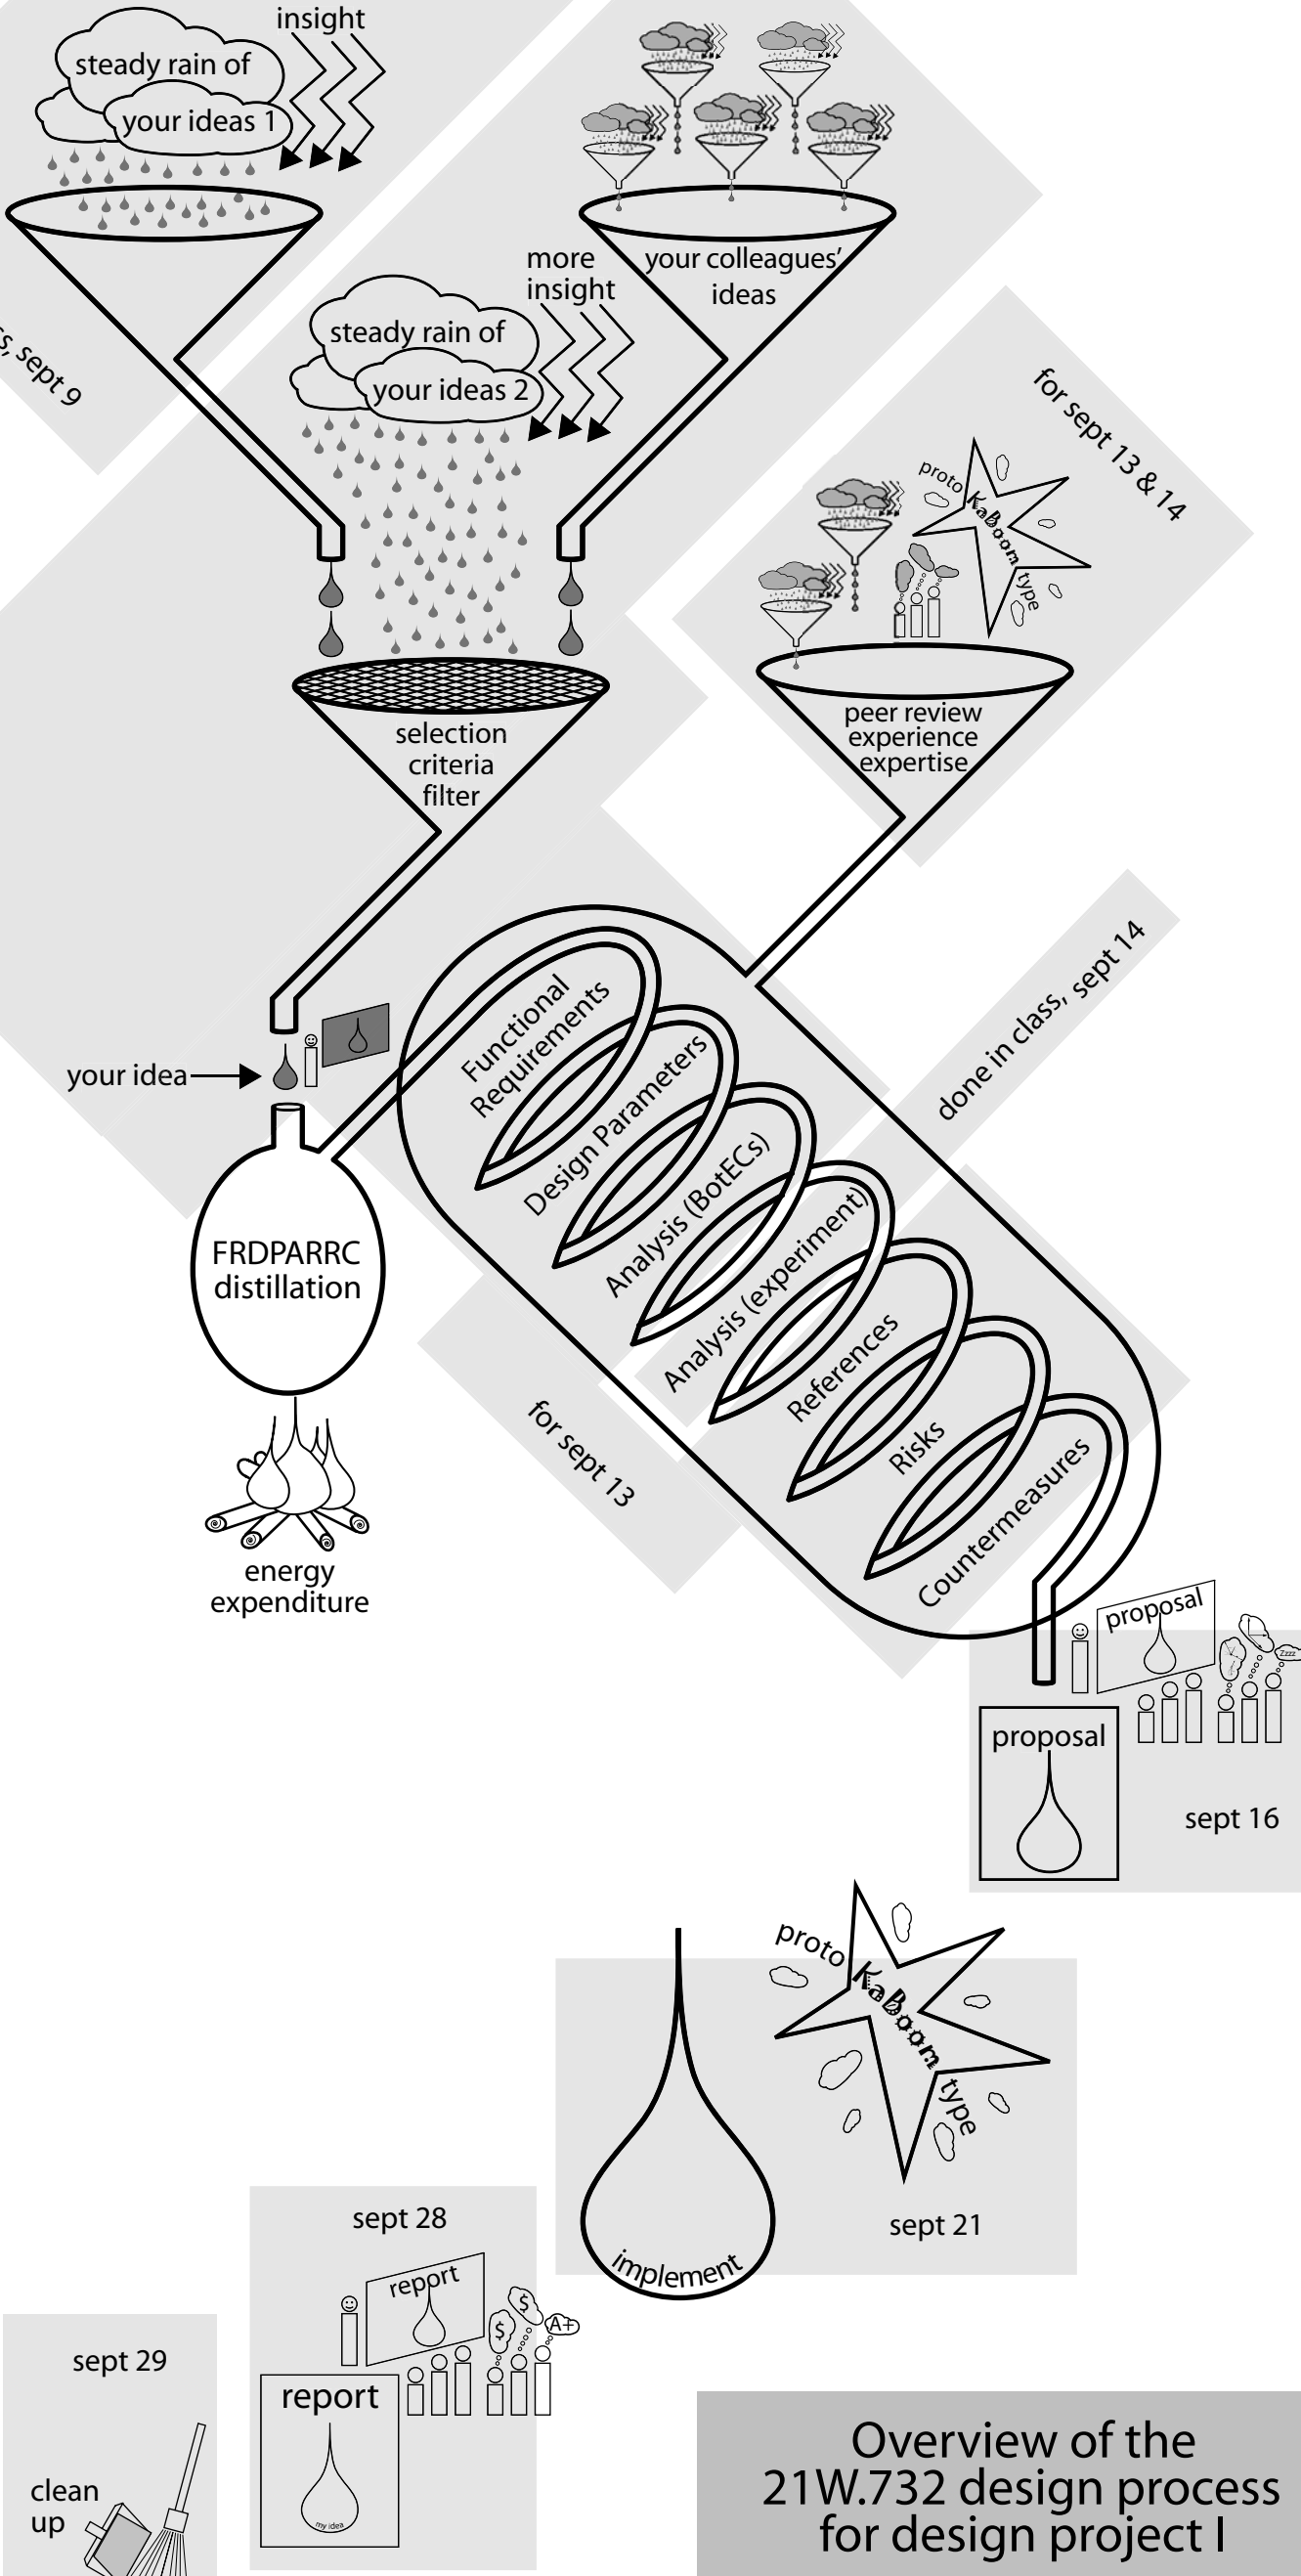

Conceive

Design

Implement

Evaluate

Overview of the 21W.732 design process for design project I

MIT OpenCourseWare  
<http://ocw.mit.edu>

21W.732 / ESG.21W732 Science Writing and New Media  
Fall 2010

For information about citing these materials or our Terms of Use, visit: <http://ocw.mit.edu/terms>.